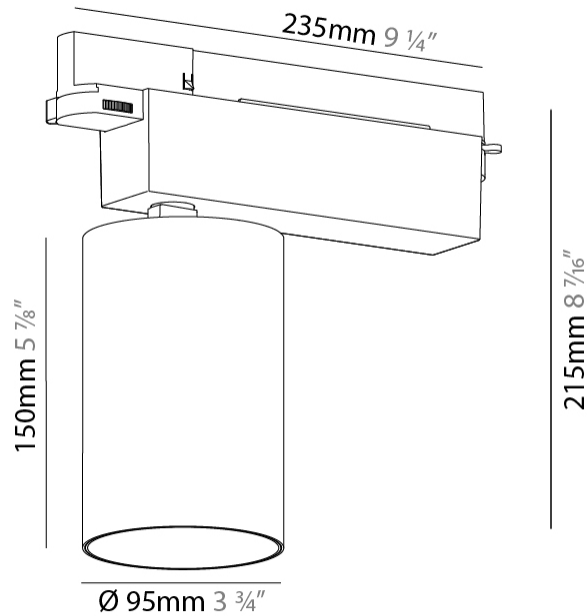

GENERAL

Series: Centriq
Subseries: Centriq 95
Brand: Prolicht
Division: Architectural
Mounting Type: Track
Mounting Location: Ceiling
Subcategory: Spots

PHYSICAL

Shape: Cylinder
Diameter (mm): 95
Diameter (in): 3 3/4
Length (mm): 235
Length (in): 9 1/4
Height (mm): 150
Height (in): 5 7/8
Light Distribution: Adjustable / Direct
Weight (kg): 1.4
Weight (lbs): 3.08
Fixture Finish: SSR / BKV / CWI / CRY / HAB / UFT / ITA / RUA / FTG / MYG / LOD / PUS / FRO / FUP / KIA / POP / BLS / SPG / MEY / GOH / GUM / CHC / COM / ABZ / JAG / OBR / MOS / ROR
Fixture Material: Aluminum

ELECTRICAL

Lamp Type: LED (Zhaga Standard)
Input Wattage (W): 12/ 15
Total Output Wattage (W): 10.8 / 13.5
Dimming: Tri-Mode (Non-Dimming and Phase Dimming (120Vac only) and 0-10V Dimming)
Driver Included: Yes
Driver Location: Integrated
Driver Type: Constant Current - Universal
Driver Class: Class 2
Input Voltage (V): 120 - 277
Constant Current (MA): 350

LED

Number of LEDs: 1
Color Temperature (°K): 2700 / 3000 / 3500 / 4000
Max. Delivered Lumen (lm): 830 / 930 / 1009 / 1030
Nominal Lumen (lm): 960 / 1070 / 1157 / 1180
CRI: >90 CRI
Lamp Life (hrs): 50000
Upon Request: Special Color Temperature Special Led

OPTICAL

Beam Angle: 8
Adjustability: Rotational 340°; Tilt 90°
Upon Request: Special Beam Angles

RATINGS AND CERTIFICATIONS

Certified By: Certified for North American Standards
IP rating: IP20